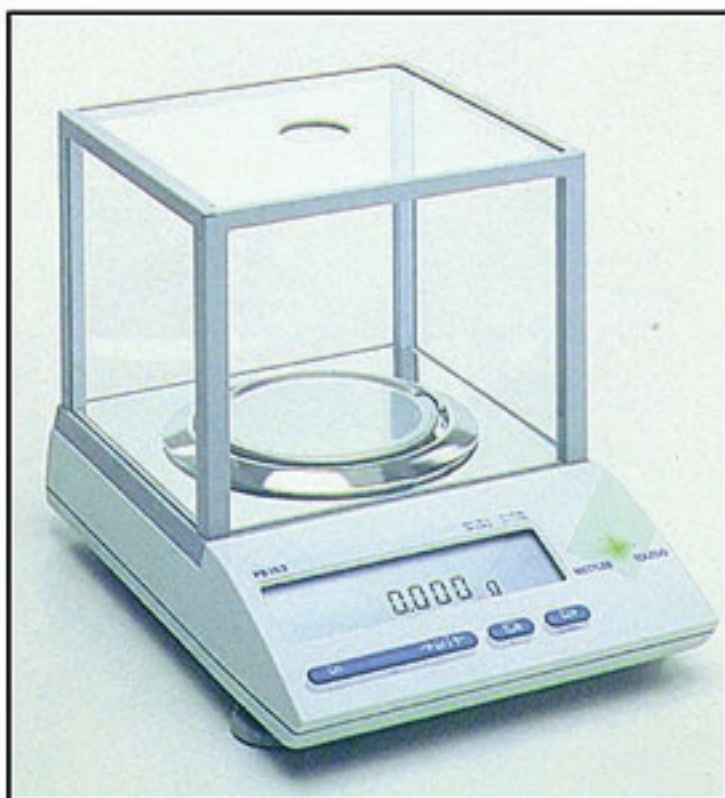

Mettler Scales

Swiss made precision scales designed for fast weighing and accuracy. Scales read in multiple weight formats including gram, dwt and ounces (Avoirdupois and Troy). Carat/gram scale features a wind screen.

Model	Capacity	Accuracy	Order #
PB602	610g/392dwt	0.01g	52-146
PB3002	3100g/1993dwt	0.01g	52-140
PB153	151g/97dwt/755ct	0.001g/ct	52-160

Dimensions: 7¹/₄"w x 11¹/₄"d x 2¹/₄"h (190 x 295 x 60mm)
height with windscreen 10¹/₄" (265mm)

Shipping weight: 10lbs (4.5kg)

Acculab Table Top Scales

Economical, accurate scales with a high impact plastic housing.

Features:

- Refined load cell technology
- Push button calibration
- Tare function
- AC (110V) or battery operated
- Calibration weight included
- Optional carrying case available

Model	Capacity(g)	Capacity(dwt)	Accuracy	Order #
V-200	200	125	0.01	52-221
V-400	400	255	0.1	52-250
V-1200	1200	770	0.1	52-120

Dimensions: 5 1/4" w x 9 1/4" d x 2 1/4" h (133 x 235 x 70mm)
 Shipping weight: 4lbs (1.8kg)