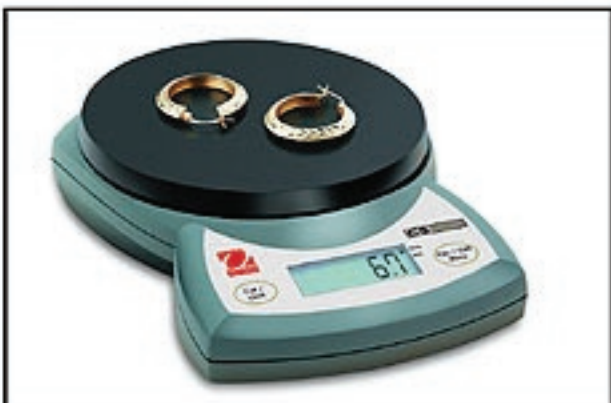

Ohaus Table Top Scales

Precise and durable. Ohaus offers great performance.

Features:

- Large, high contrast display
- Two button operation
- Tare function
- Includes weigh below hook for measuring specific gravity
- 5 year warranty

Model	Capacity(g)	Capacity(dwt)	Accuracy	Order #
SC2020	200	125	0.01	52-214
SC6010	600	385	0.1	52-216

Shipping weight: 4lbs (1.8kg)

Tanita Carat Scale

52-205

Sleek pocket size design features push button calibration. Includes calibration weight, scoop and carrying case. Capacity 50ct/0.01ct, 10g/0.002g.

Pocket Scales

Accuracy at your fingertips. This line of miniature scales will travel very easily and yet are durable and accurate. Battery operated.

Model	Capacity(g)	Capacity(dwt)	Accuracy	Order #
Ohaus CS200J	200	125	0.1	52-203
Tanita 1477	100	64	0-50/0.1 50-100/0.2	52-206
Tanita 1479V	120	-	0.1	52-208