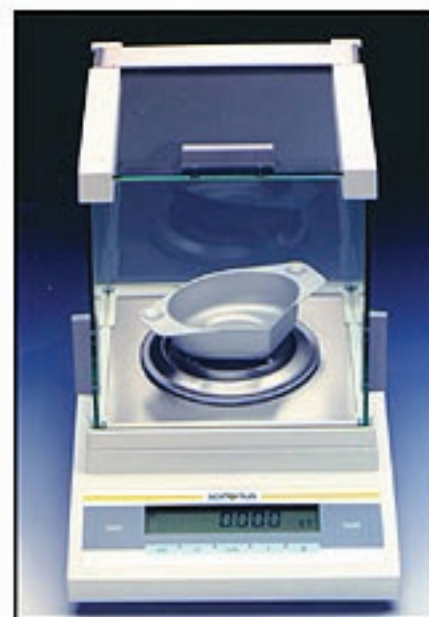

Scales

Eisinger carries a wide range of scales to accommodate a variety of uses. Please contact our Customer Service Desk for an up-to-date listing of our current models.

Sartorius Balances

Are an excellent quality, durable scale. Made in Germany.

Features:

- State-of-the-art load cell technology
- Push button calibration
- Tare function
- Computer and bar code interfaces (optional on GT models)
- LED display
- Models capable of parts counting
- 110V (220V available)

Model	Capacity(g)	Capacity(dwt)	Carat	Accuracy	Order #
GC803P	80/160	50/100	400/800	.001/.01	52-150
GC503	101	-	505	.001/.01	52-155
GM612	310	195	-	.01g	52-115
GP3202	3100	1940	-	.01g	52-111
GP8201	6100	3812	-	.1g	52-110